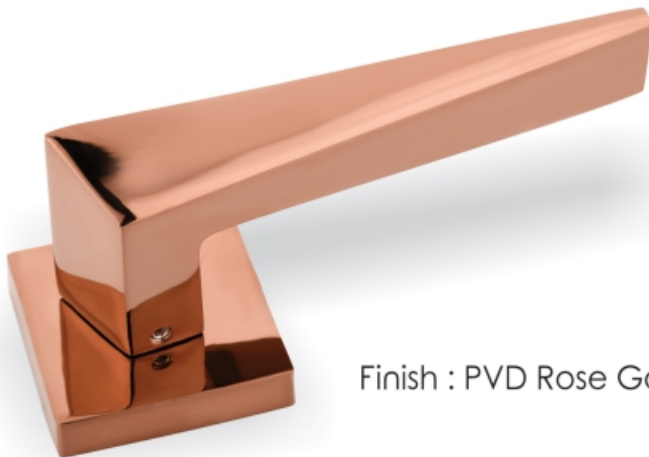

Finish : PVD Rose Gold