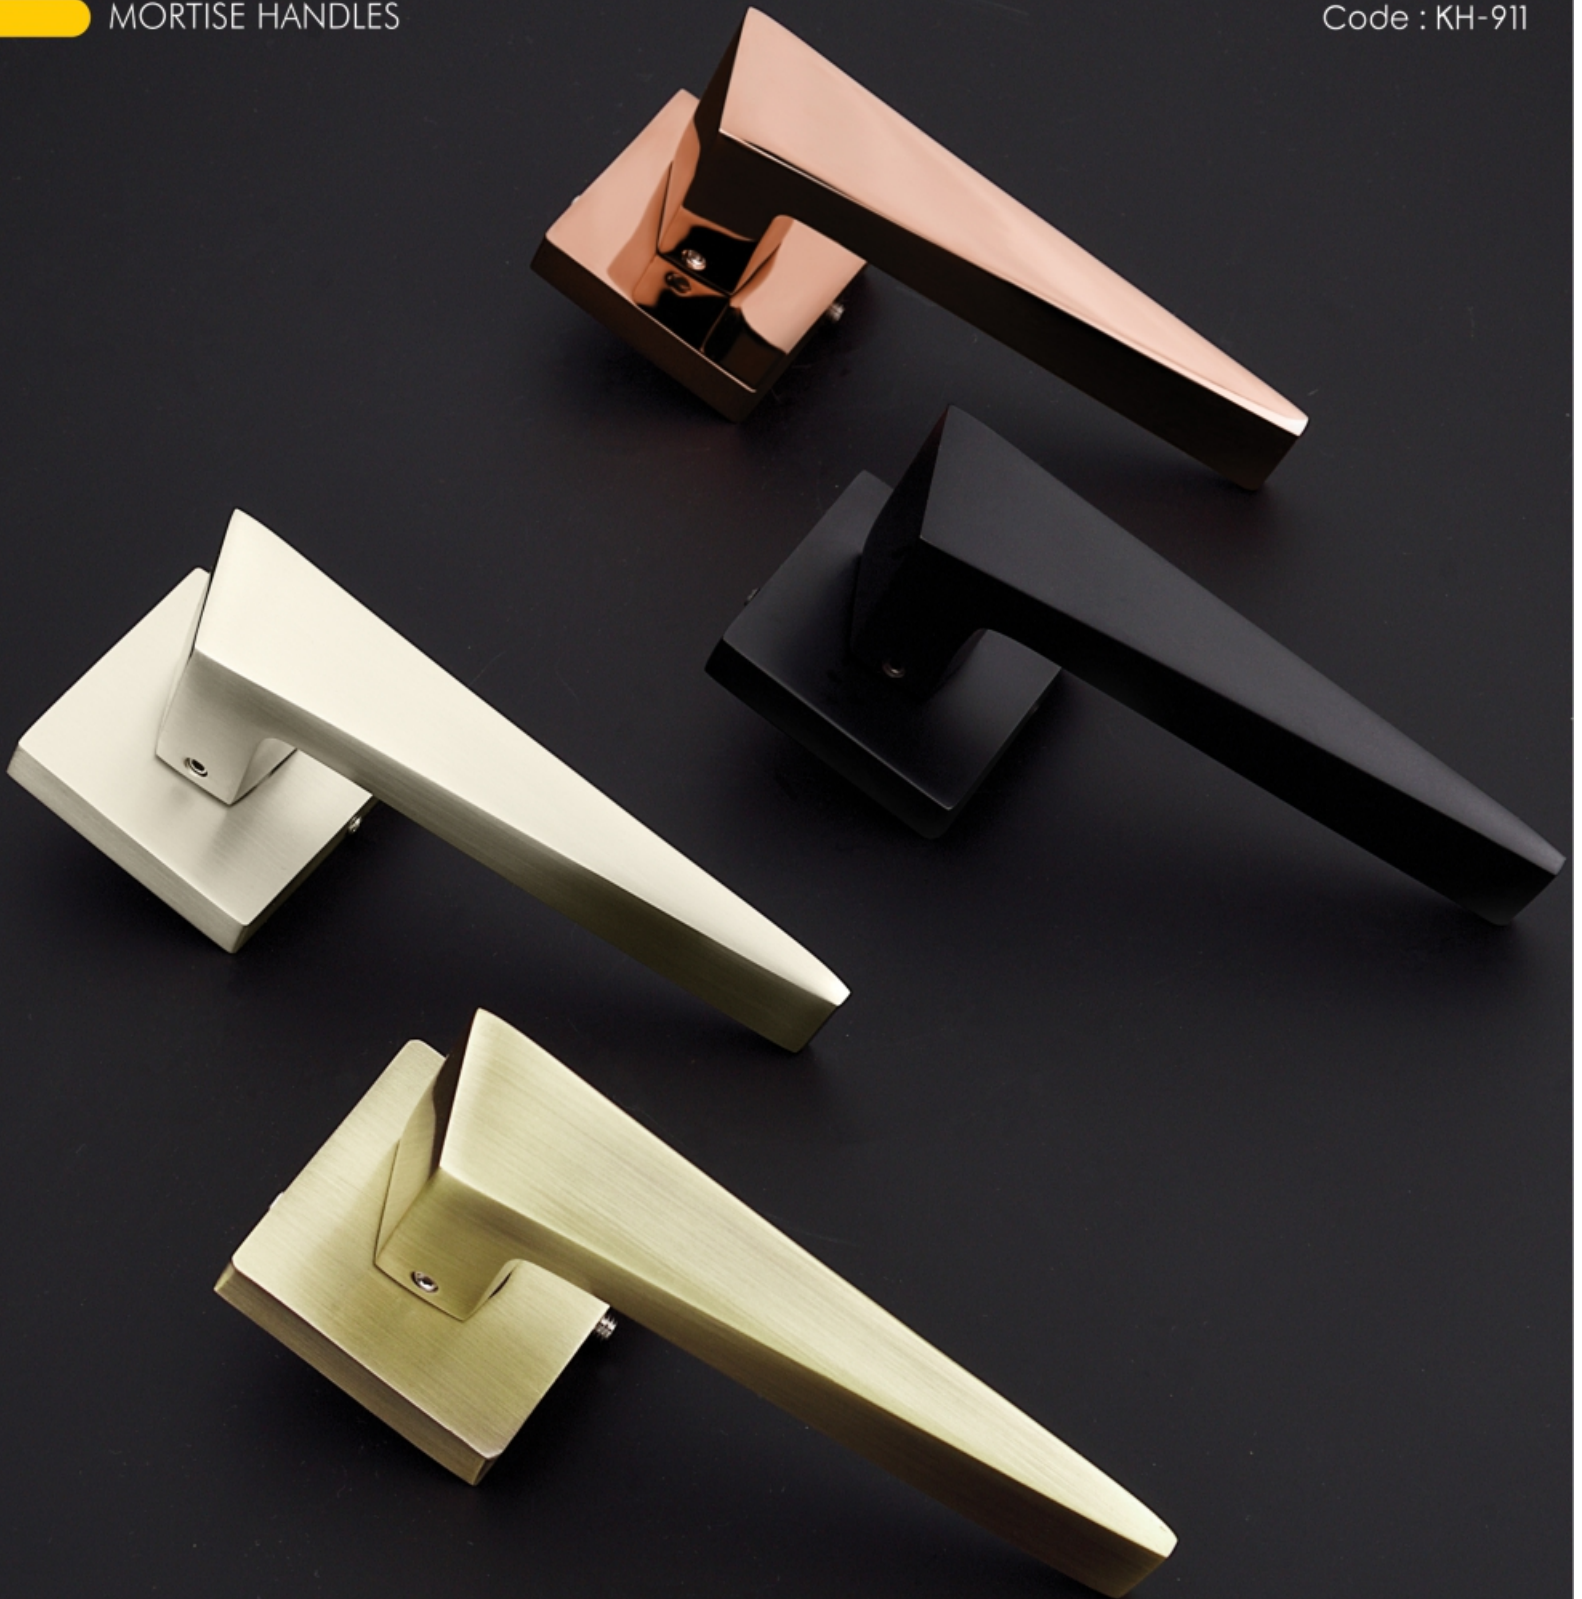

MORTISE HANDLES

OSLO
Code : KH-911

Desire meets a Value