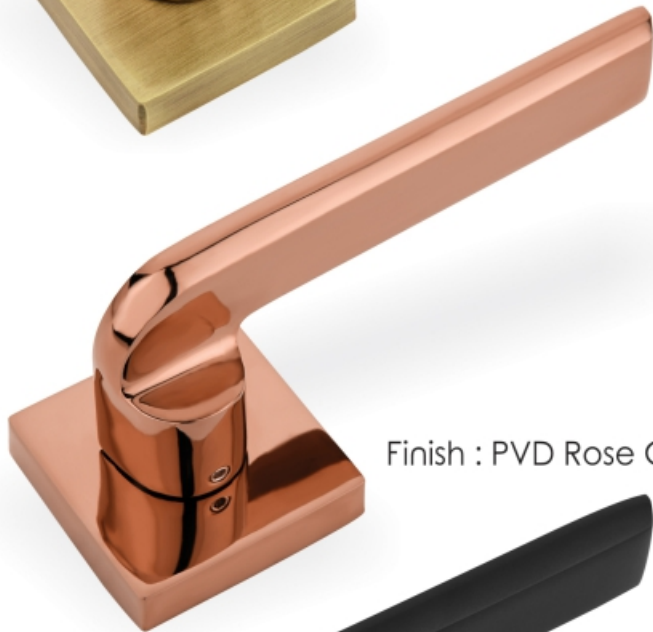

Finish : Antique Brass