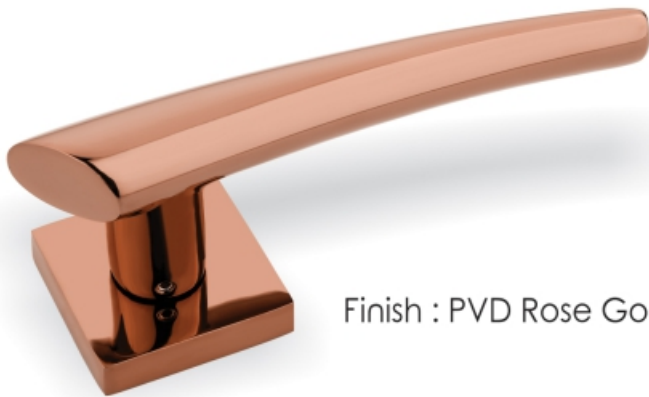

Material : Brass

Finish : Antique Brass,
Z. Black,
PVD Gold,
PVD Rose Gold

MORTISE HANDLES

HAVANA

Code : KH-914

Passion and care, it's hardware

Finish : Antique Brass

Finish : PVD Rose Gold