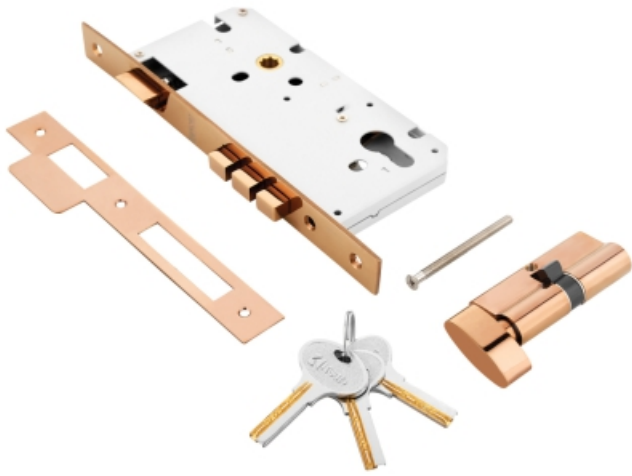

Code : KH-902

Simple Excellence Delivered

Finish : Antique Brass

Finish : S.S.

CHICAGO

Code : KH-902

Material : Brass

Finish : Antique Brass,
S. S.

Code : KH-920

Material : Brass

Finish : Antique Brass, Z. Black
PVD Rose Gold, S.S.

KOIN[®]
Just Handle It

 BRASS LOCKS

- Heavy lock body
- Baby latch
- Dead lock
- Brass heavy cylinder

LODHA INDUSTRIES

Off. No. 110, Jogani Industrial Estate , Next to Madani Ind. Est. ,
Senapati Bapat Marg , Dadar (West) , Mumbai 400028. INDIA