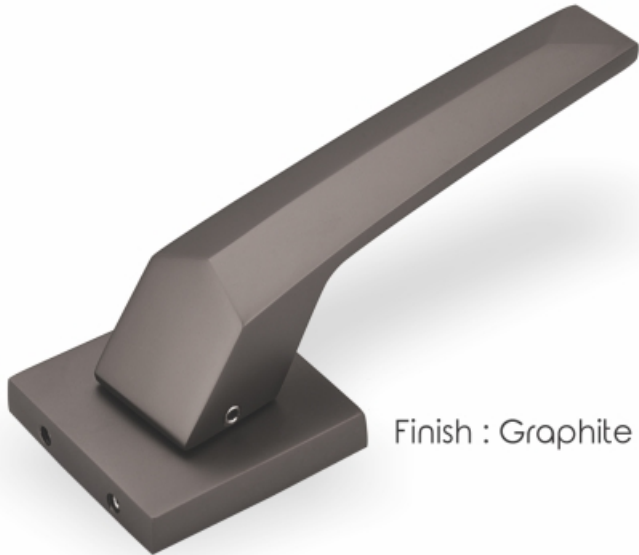

K KOIN®

Architectural Hardware

VOL. 4

Just **HANDLE** It...

MORTISE HANDLES

TEXAS
Code : KH-901

Design that changes the World

Finish : Antique Brass

Finish : Graphite

Finish : S. S.

TEXAS

Code : KH-901

Material : Brass

Finish : Antique Brass,
S. S. , Graphite

MORTISE HANDLES

CHICAGO

Code : KH-902

Simple Excellence Delivered

Finish : Antique Brass

Finish : S.S.

CHICAGO

Code : KH-902

Material : Brass

Finish : Antique Brass,
S. S.