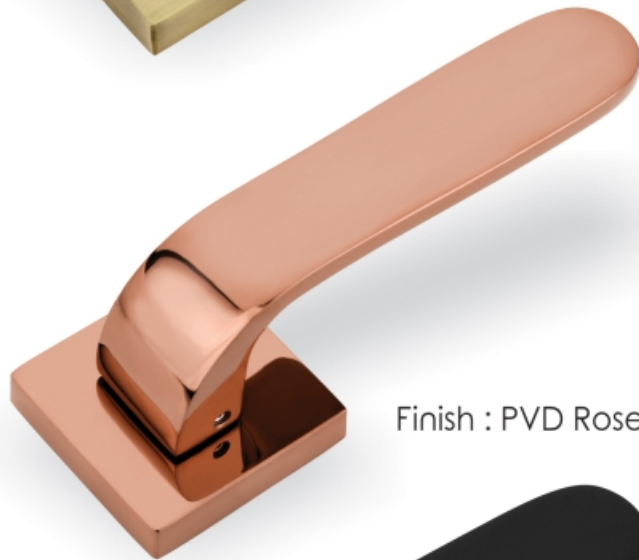

MORTISE HANDLES

BERLIN

Code : KH-909

Desire meets a Value

Finish : Antique Brass

Finish : PVD Rose Gold

Finish : Z. Black

Finish : S.S.

BERLIN

Code : KH-909

Material : Brass

Finish : Antique Brass,
Z. Black, S.S.
PVD Rose Gold

MORTISE HANDLES

BAKU
Code : KH-910

Making your Life Simple

Finish : Antique Brass

Finish : PVD Rose Gold

Finish : Z. Black

Finish : S.S.

BAKU

Code : KH-910

Material : Brass

Finish : Antique Brass,
Z. Black, S.S.,
PVD Rose Gold,

MORTISE HANDLES