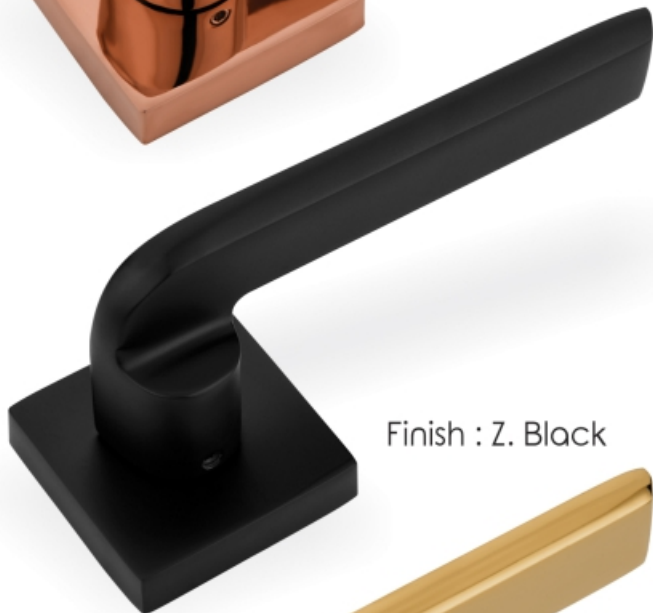

Code : KH-913

Your desire, good quality

Finish : Antique Brass

Finish : PVD Rose Gold

Finish : Z. Black

Finish : PVD Gold

MADRID

Code : KH-913